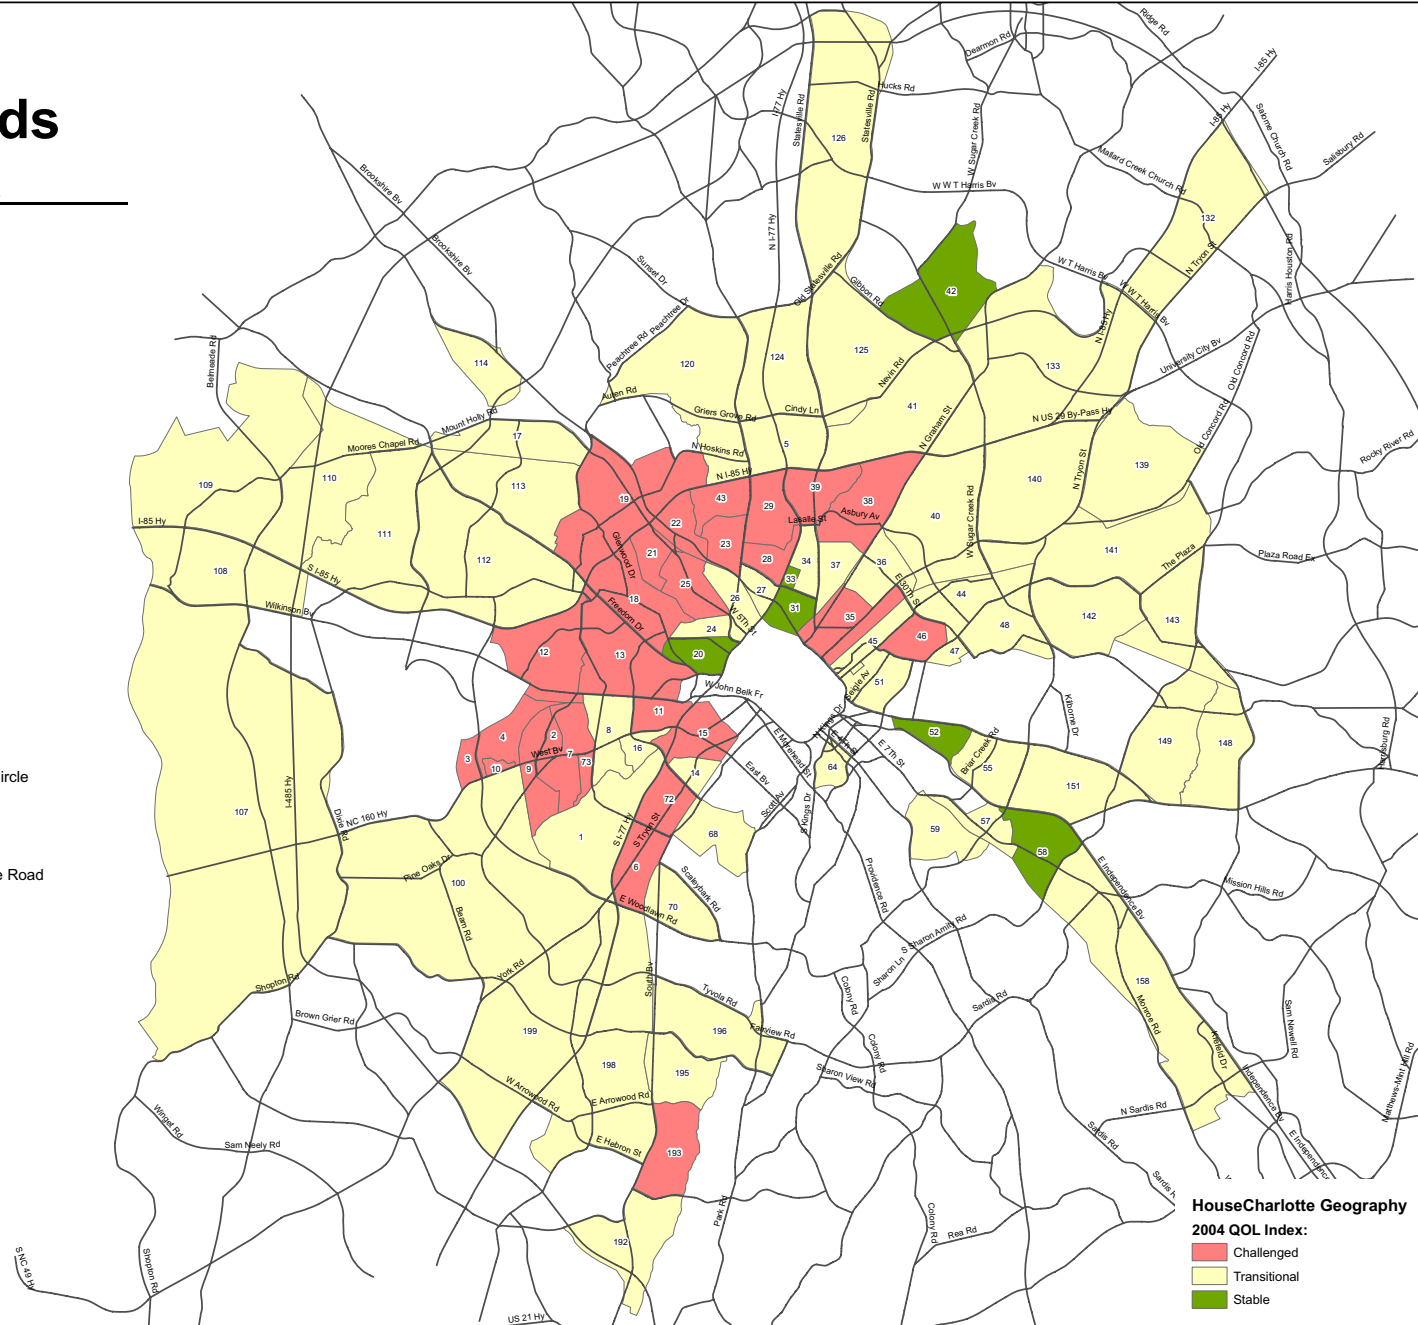

HouseCharlotte Eligible Neighborhoods

NSA ID	NAME	NSA ID	NAME
1	Clanton Park	47	Plaza Hills
2	Pinecrest	48	Plaza-Shamrock
3	Jackson Homes	51	Belmont
4	Capitol Drive	52	Commonwealth
5	Wilson Heights	55	Briarcreek-Woodland
6	York Road	57	Echo Hills
7	Reid Park	58	Oakhurst
8	West Blvd	59	Grier Heights
9	Ponderosa / Wingate	64	Cherry
10	Boulevard Homes	68	Sedgefield
11	Westover Hills	70	Collingwood
12	Westerly Hills	72	Southside Park
13	Ashley Park	73	Arbor Glen
14	Brookhill	100	Eagle Lake
15	Wilmore	107	Dixie / Berryhill
16	Revolution Park	108	Harbor House
17	Todd Park	109	Moore's Chapel
18	Enderly Park	110	Wildwood
19	Thomasboro/Hoskins	111	Pawtucket
20	Wesley Heights	112	Toddville Road
21	Lakewood	113	Westchester
22	Oakview Terrace	114	Coulwood East
23	Washington Heights	120	Firestone / Garden Park
24	Seversville	124	Slater Road / Hamilton Circle
25	Smallwood	125	Nevin Community
26	Biddleville	126	Henderson Circle
27	McCrorey Heights	132	University City North
28	Oaklawn	133	Mineral Springs / Rumble Road
29	Lincoln Heights	139	Autumnwood
31	Greenville	140	Hidden Valley
33	Genesis Park	141	Hampshire Hills
34	Double Oaks	142	Shannon Park
35	Lockwood	143	Oak Forest
36	Tryon Hills	148	Farm Pond
37	Druid Hills South	149	Wilora Lake
38	Druid Hills North	151	Eastway / Sheffield Park
39	J.T. Williams	158	East Forest
40	Sugaw Creek / Ritch Avenue	192	Sterling
41	Derita / Statesville	193	Starmount Forest
42	Rockwell Park / Hemphill Heights	195	Starmount
43	University Park	196	Closeburn / Glenkirk
44	North Charlotte	198	Montclair South
45	Optimist Park	199	Yorkmount
46	Villa Heights		

HouseCharlotte Geography
2004 QOL Index:
■ Challenged
■ Transitional
■ Stable